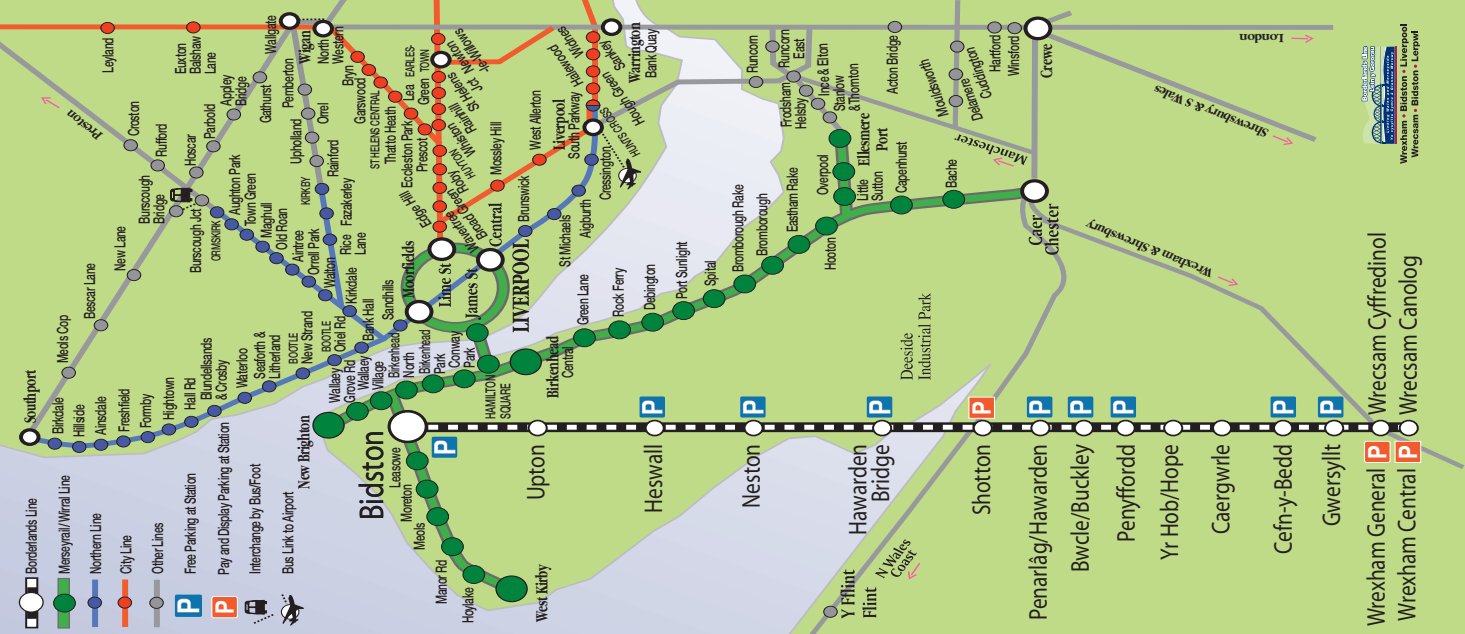

www.borderlandsline.com

This timetable is prepared and published by the steering group of the Borderlands Line using information from the National Rail Timetable. The information contained in this timetable was correct at the time of going to print. For last minute changes, please check before you travel.

Caiff yr amserlen hon ei pharatoi a'i chyhoeddi gan grŵp llywio Lein y Gororau drwy ddefnyddio gwybodaeth yn Amserlen y Rheilffordd Brydeinig. Roedd y wybodaeth yn gywir pan argraffwyd yr amserlen hon. Holwch, cyn ichi deithio, na fu unrhyw newidiadau ar y munud olaf.

2120-14207 03.20

Buses are operated by M&H Coaches

BUCKLEY BUS TIME-TABLE Dedicated Bus Service
Service 29 M&H Coaches - Mold Bus Station - Buckley Railway Station - Buckley - Wrexham Bus Station
 Dydd Llun - Dydd Sadwrn (Heblaw Gwyliau Cyhoeddus) / Monday - Saturday (Except Public Holidays)

BUCKLEY BUS TIME-TABLE Dedicated Bus Service
Service 29 M&H Coaches - Wrexham Bus Station - Buckley Station - Mold Bus Station
 Dydd Llun - Dydd Sadwrn (Heblaw Gwyliau Cyhoeddus) / Monday - Saturday (Except Public Holidays)