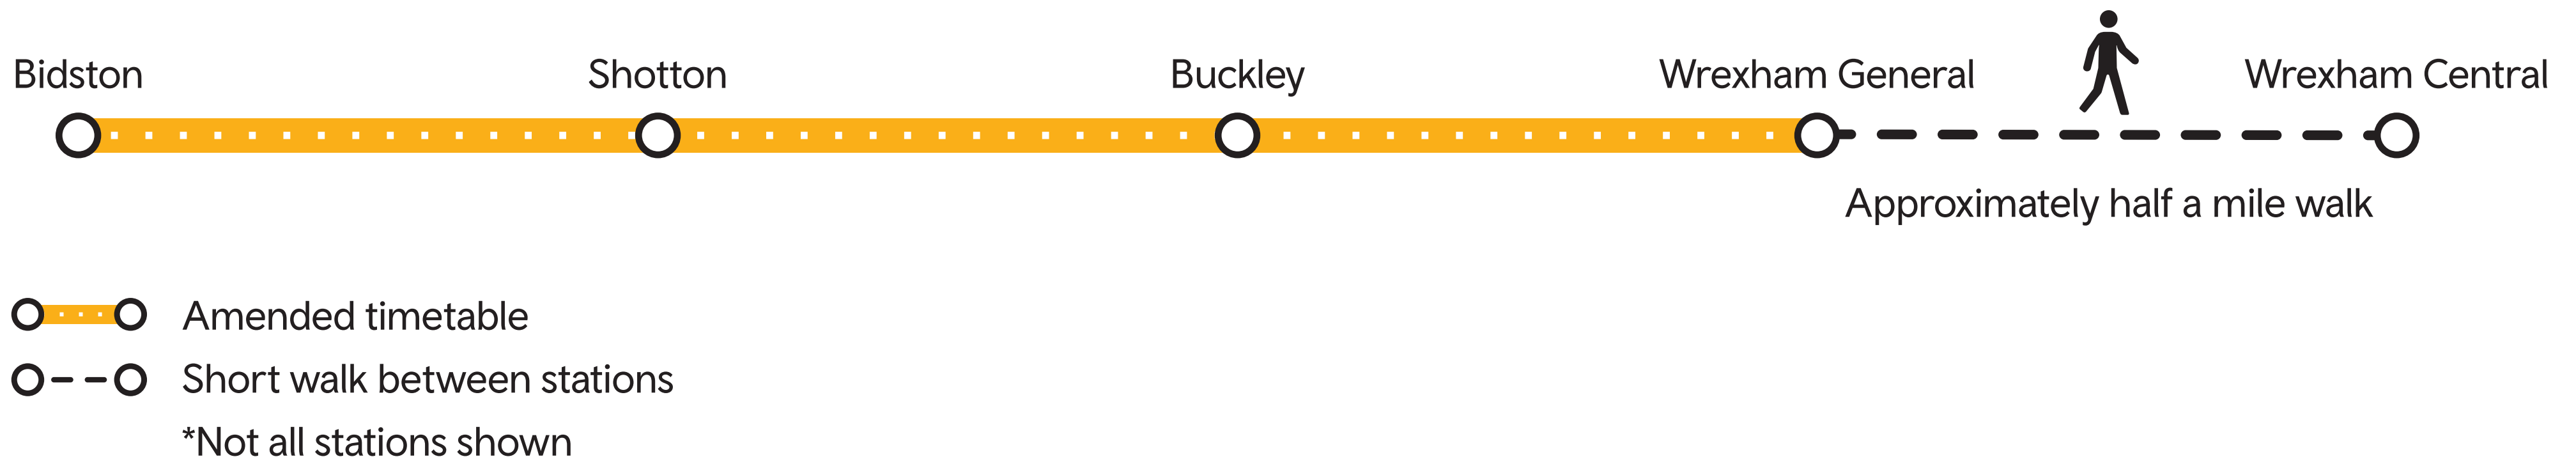

O ddydd Llun 6 Gorffennaf ymlaen, bydd amserlen lefel gwasanaeth arferol ar waith ar hyd y llwybr hwn, ond ni fydd trenau'n stopio yn Wreccsam Canolog* a bydd amseroedd y trenau'n newid.

Gwneir hyn er mwyn helpu i gadw pellter cymdeithasol.

*Ac eithrio'r gwasanaeth cyntaf yn gynnar yn y bore a'r un olaf yn hwyr gyda'r nos.

Mae'n daith o tua hanner milltir ar droed rhwng gorsaf Wreccsam Cyffredinol a Wreccsam Canolog. I drefnu ffordd arall o deithio rhwng y gorsafod hyn, ffoniwch 0333 3211 202

Please wear a face covering.
You must wear a face covering on trains in England.

Bidston - Wrexham Central

From Monday 6 July, a normal service level timetable will be in operation along this route however trains will not call at Wrexham Central* and train times will be amended.

This is to support social distancing measures.

*Except for the first early morning and last late evening service.

It is approximately a half mile walk between Wrexham General and Wrexham Central. For alternative transport arrangements between these stations phone 0333 3211 202.